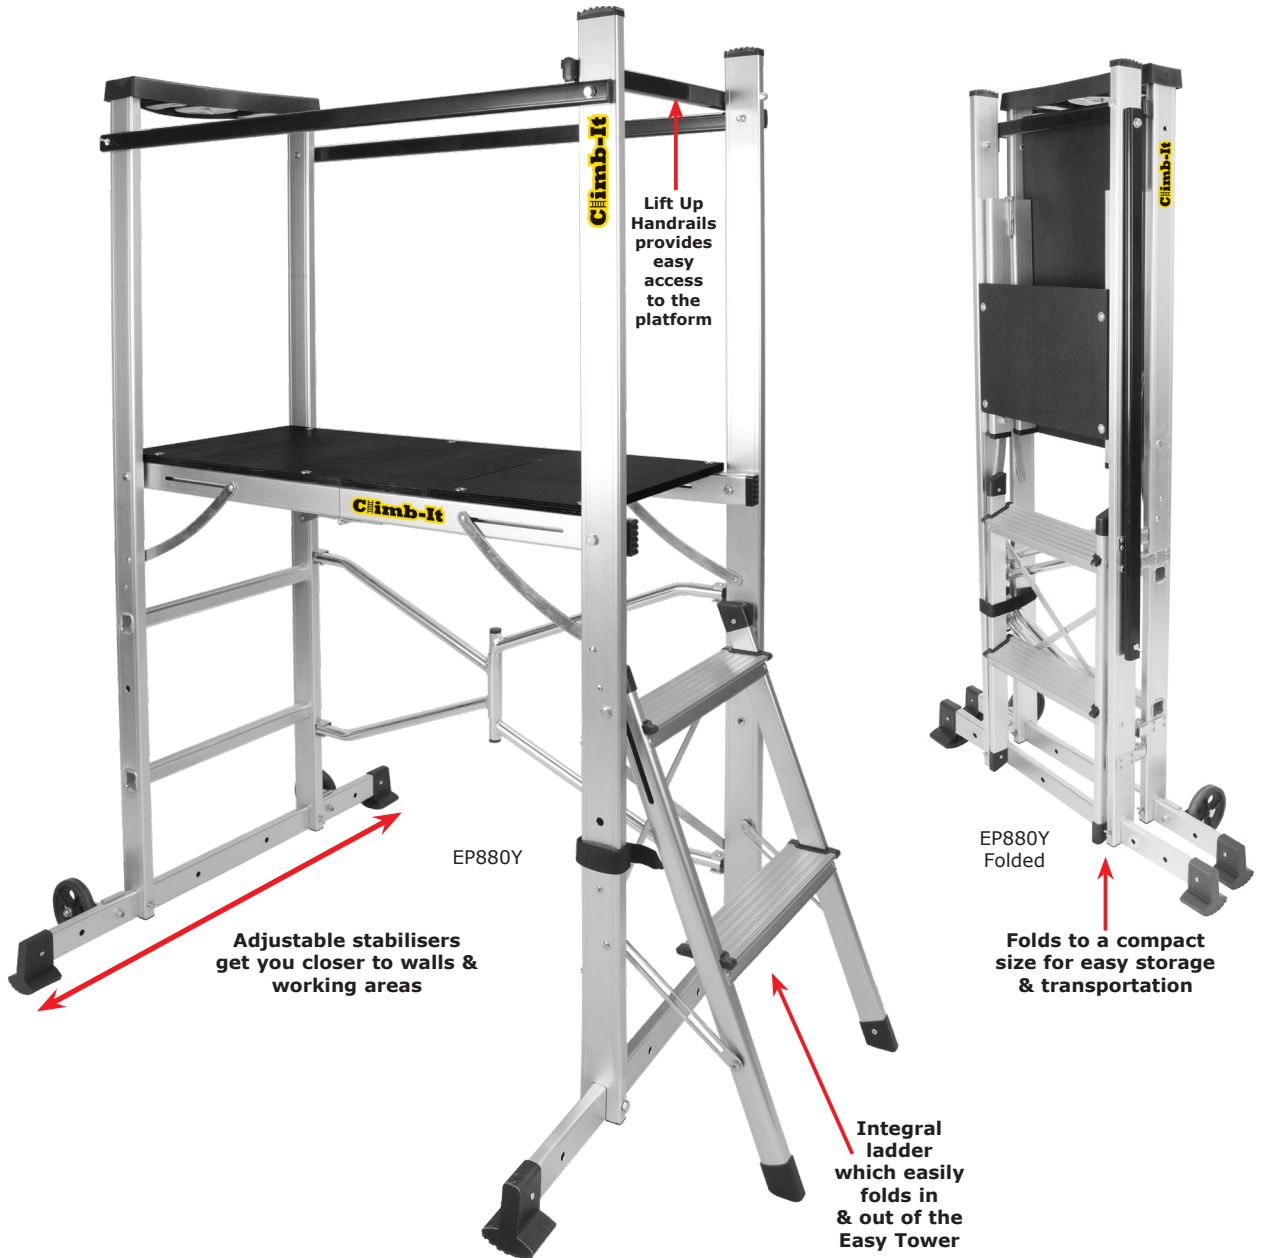

# CLIMB-IT® FOLDING WORK PLATFORMS

Aluminium folding work platform with a large, anti-slip, standing surface  
Steel handrails either side of the platform for increased safety  
Built-in inclined ladder  
Easily folds for ease of movement. Will fit through doorways & narrow aisles  
Complete with a built-in tool holder on the EP880Y  
Mobile on 2 x 100mm nylon wheels  
Platform suitable for 150kg

| No of Treads | Platform Height mm | Platform Size W x D mm | Overall Size H x W x D mm | Overall Size Folded H x W x D mm | Weight kg | Model  |
|--------------|--------------------|------------------------|---------------------------|----------------------------------|-----------|--------|
| 2            | 880                | 980 x 400              | 1550 x 930 x 1140         | 1550 x 930 x 180                 | 14        | EP880Y |
| 3            | 994                | 1205 x 545             | 1860 x 1077 x 1360        | 1860 x 1077 x 180                | 19        | EP990Y |