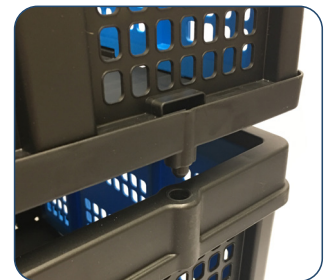

# ProPlaz<sup>®</sup> clever trolley

**70kg**  
evenly  
distributed

**SOME  
ASSEMBLY  
REQUIRED**

**GS**  
geprüfte  
Sicherheit  
Approved Safety

**Information**

**COMPLETE WITH  
FOLDING BOX**

**YouTube**

Scan the QR code above with your smartphone or tablet device to watch the product video.

Braked

GC066Z x 2 Stacked - Male and female connectors

Unclip the wheels from the base & clip into the frame of the unit. Push the blue button on the handle & lift up to open the unit. Then simply strap the box into the top tray using the Safety Straps & you're ready to go.... The unit even has a foot operated brake between the rear wheels.

Load capacity: 70kg (25kg on top tray & 45kg on bottom tray)

Manufactured from injection moulded plastic & anodised aluminium

Folding boxes are stackable and are kept securely in place by male and female connectors