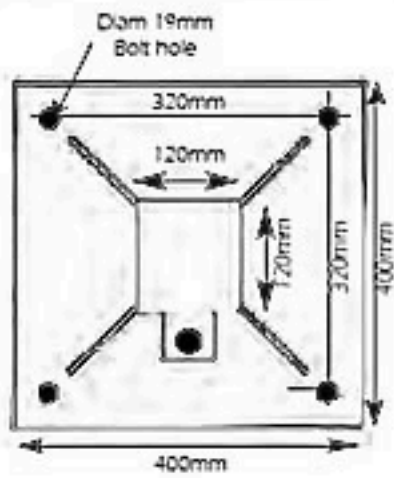

5m swing gate

Base plate for swing gate

Base plate for End Catch post