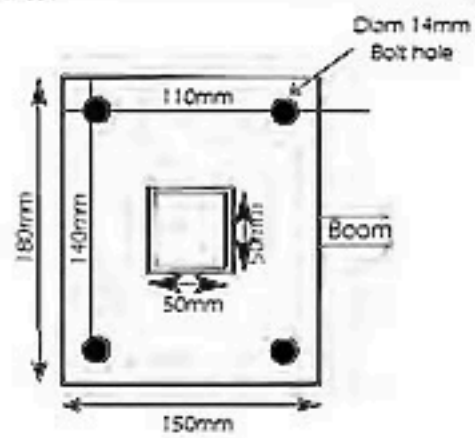

5m swing gate

Base plate for swing gate

Base plate for End Catch post